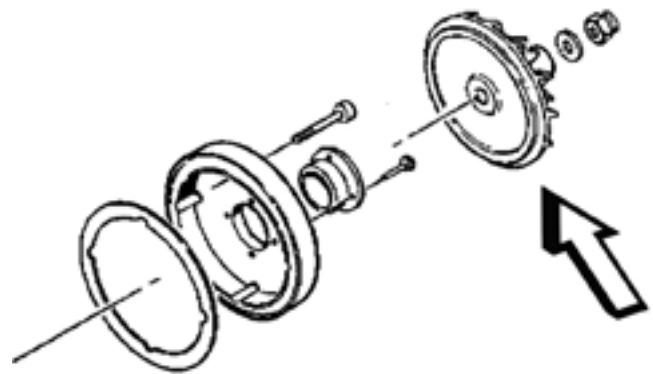

& DELIVERY

PMA PRODUCT CATALOG
COOLING TURBINE
PN 2205120-X (1600D000)
ATR 72
www.aviatron.com

ATR 72

PMA PRODUCT CATALOG • 2023

2205120-XSR12

COOLING TURBINE

IMPELLER COMPRESSOR

PMA PN
AVUS1600D052