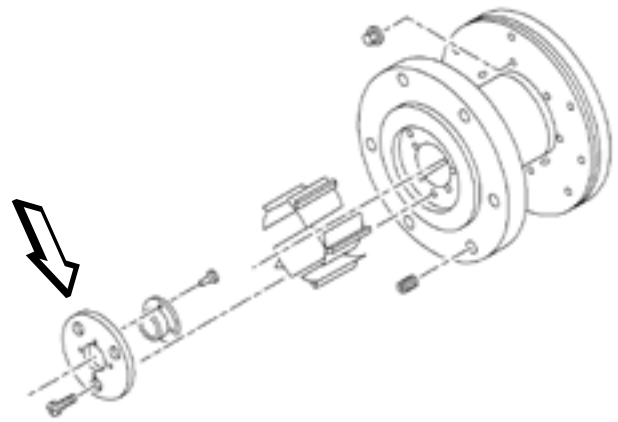

& DELIVERY

ATR 42

PMA PRODUCT CATALOG · 2023

2204400-2, -4, -5

COOLING TURBINE

PLATE

PMA PN
AVUS582379-5

OEM PN
582379-5