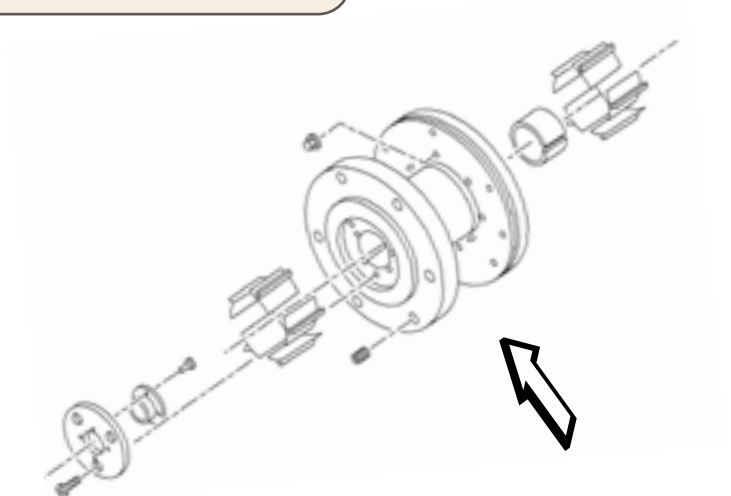

COOLING TURBINE

BEARING HOUSING ASSEMBLY

PMA PN
AVUS2204827-1

OEM PN
2204824-1

DRAMATIC COST
SAVINGS FROM OEM

100%

CUSTOMERS
SATISFACTION

[CONTACT US TODAY](#)