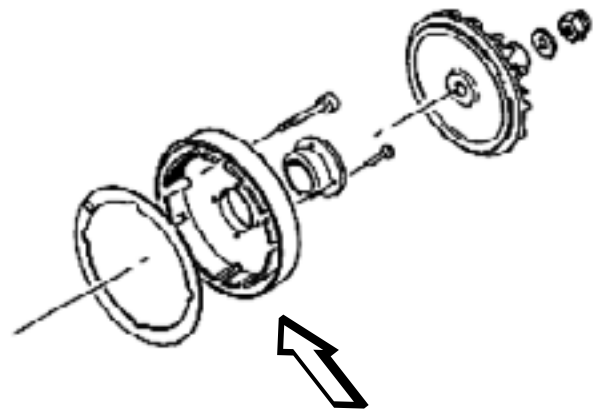

PMA PRODUCT CATALOG • 2023

2205120-XSR12

COOLING TURBINE

COVER

PMA PN
AVUS1600D283

OEM PN
1600D283

DRAMATIC COST
SAVINGS FROM OEM

100%