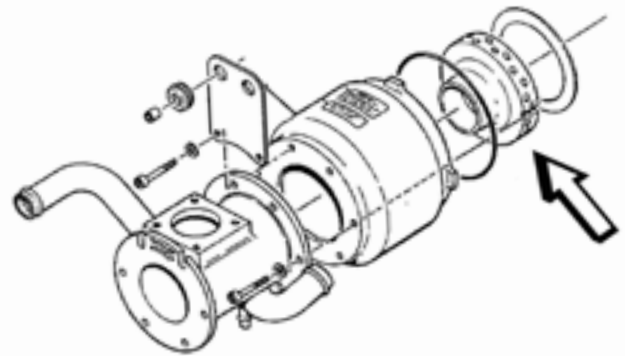

COOLING TURBINE

NOZZLE RING TURBINE

PMA PN
AVUS2205586-1

OEM PN
2205586-1

DRAMATIC COST
SAVINGS FROM OEM

100%

CUSTOMERS
SATISFACTION

[CONTACT US TODAY](#)