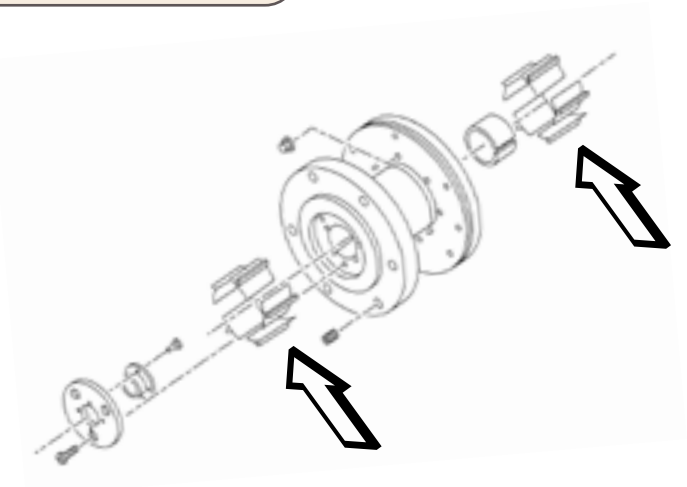

& DELIVERY

ATR 42

PMA PRODUCT CATALOG · 2023

2204400-2, -4, -5

COOLING TURBINE

JOURNAL BEARING SET

PMA PN
AVUS2204832-1

OEM PN
2204832-1