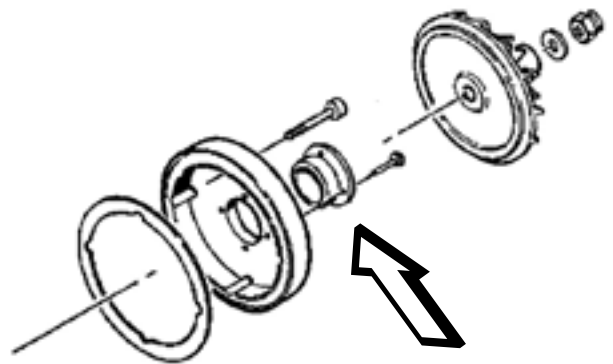

PMA PRODUCT CATALOG • 2023

2205120-X

COOLING TURBINE

SEAL

PMA PN
AVUS1600D095

OEM PN
1600D095

DRAMATIC COST
SAVINGS FROM OEM

100%