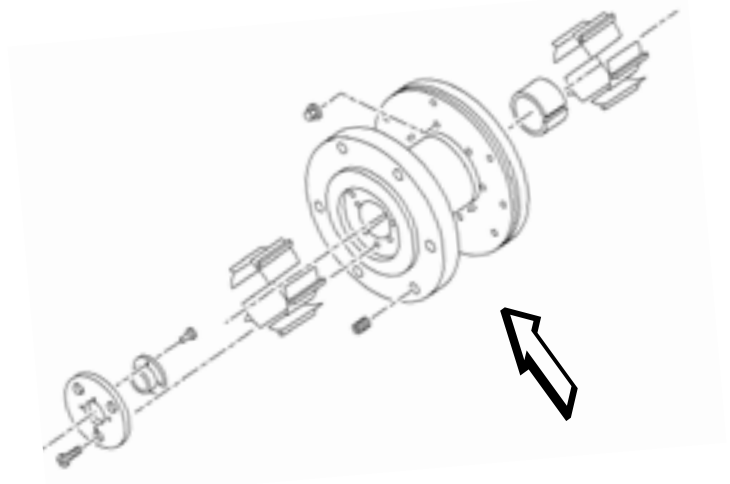

& DELIVERY

ATR 42

PMA PRODUCT CATALOG · 2023

2204400-5

COOLING TURBINE

BEARING HOUSING ASSEMBLY

PMA PN
AVUS2206509-2

OEM PN
2206509-2