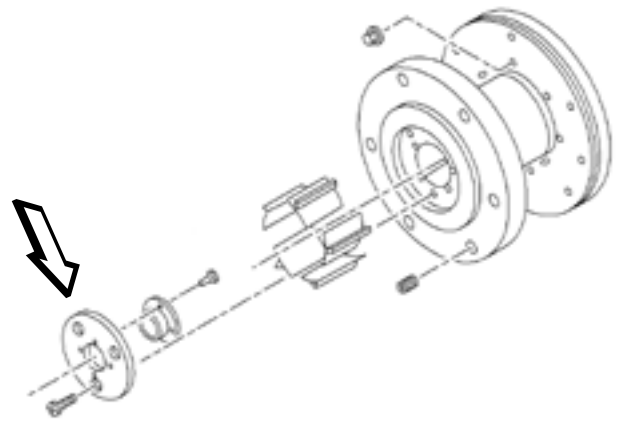

PMA PRODUCT CATALOG • 2023

2205120-X

COOLING TURBINE

PLATE

PMA PN
AVUS1600D124

OEM PN
1600D124

DRAMATIC COST
SAVINGS FROM OEM

100%