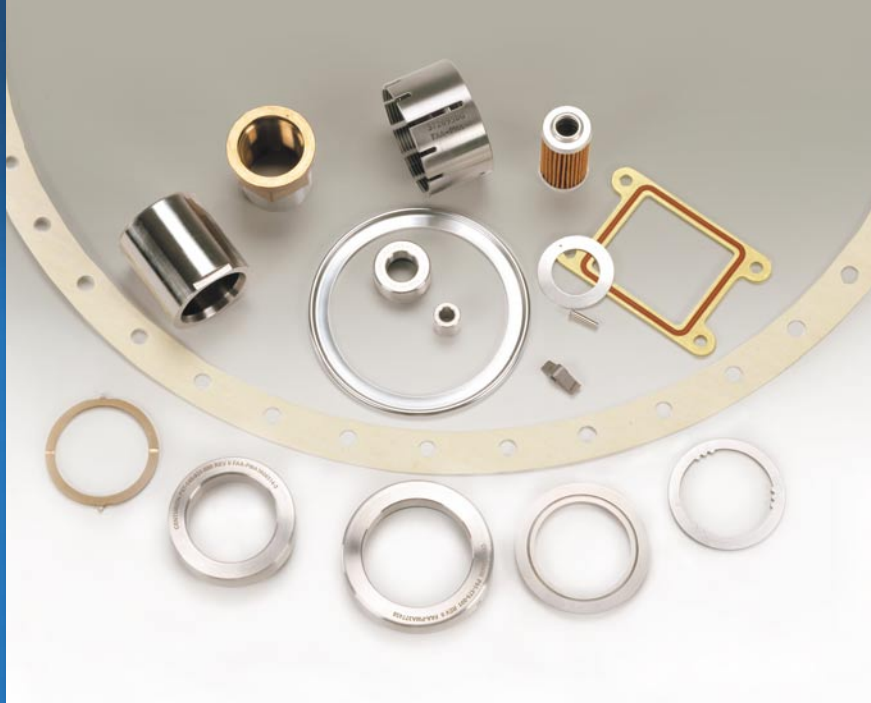

Worldwide Leader in Aircraft Parts Distribution and
PMA Development

PMA Parts - Auxiliary Power Unit

Replacement parts for Honeywell and
Hamilton-Sundstrand APUs

Auxiliary Power Unit Parts

OEM PN	PMA PN	DESCRIPTION	APPLICATION
337-501-9002	038054	Purolator Filter Element	B727, B737, DC9, MD80
358042	P66316	Sealing Assembly	B727, B737, DC9, MD80
3601033-1	3601033-1DG	Bearing	B707
3605306-1	3605306-1DG	Retainer	B727
3605771-1	3605771-1WE	Seal	B727, B737, DC8, DC9, MD80, L382
3606514-1	P98-146-933-002	Seal Assy	A300, A310, A330, A340, B757, B767
3606514-3	P97-146-931-000	Seal Assy	A300, A310, A330, A340, B757, B767
3607669-1	3607669-1DG	Washer	B727
3611175-1	98-146-933-003	Seal Assembly	A300, A310
3613685-1	P75518-0780-0938	Seal Assy	A319, A320, A321
3614168-1	P76183-0780-0938	Seal Assy	A300, A310, A330, A340, B757, B767
3615648-1	308166	Seal	DC9, MD80
3617586-001	P85566-0780-1475	Seal Assy	A300, A310, A330, A340, B757, B767
3616316-1	P80875N1-0800-0937	Seal, Plain-Encased	A319, A320, A321
3616650-1	P83376-0800-0937	Seal, Plain, Encased	A319, A320, A321
370403-1	P35175	Seal Assembly	B727, B737, DC9, MD80
370403-4	P44487	Seal Assembly	B727, B737, DC9, MD80
372695	372695DG	Housing	B707, DC8, DC9, MD80
372695-1	372695-1DG	Housing	B707, DC8, DC9, MD80
377458	P91-175-001	Seal Assembly	B727, B737, DC9, MD80
378048	P91-056-001	Seal Assembly	B727, B737, DC9, MD80
379523	379523DG	Nut	B727
3826016-5	P95-095-931-003	Seal Assy	A319, A320, A321
3826450-5	P84666-0780-1250	Seal Assy	A319, A320, A321