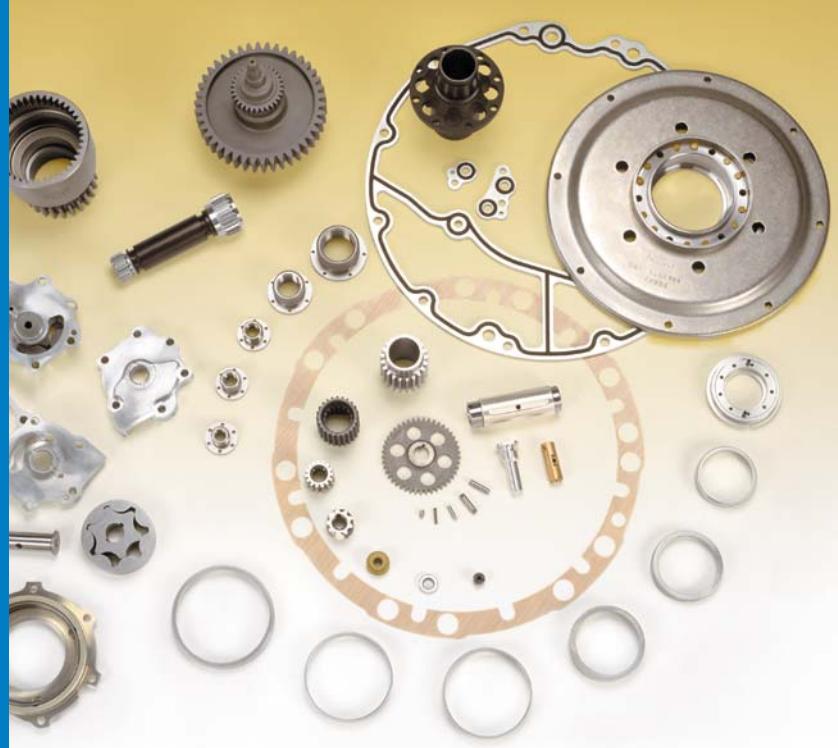

# Constant Speed Drive & Generator

Replacement PMA parts for your  
Hamilton Sundstrand CSD / Generator