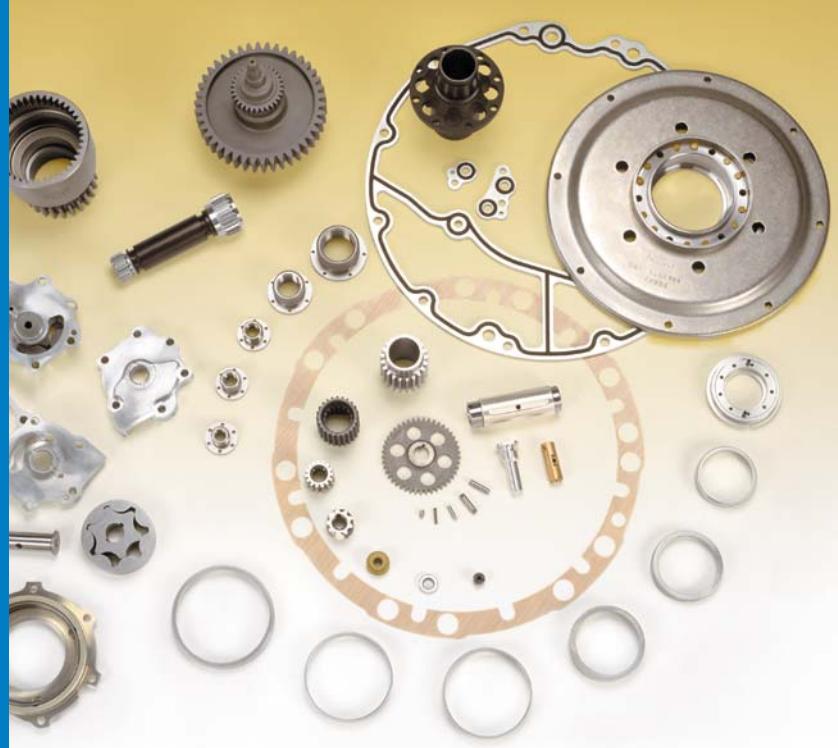

Wencor is the Worldwide Leader in Aircraft Parts
Distribution & PMA Development

Wencor Certified PMA Parts

Constant Speed Drive & Generator

Replacement PMA parts for your
Hamilton Sundstrand CSD / Generator

Wencor Certified Parts

OEM P/N	PMA P/N	DESCRIPTION	APPLICATION
27574	27574WE	Bolt, Tension	A300, B707, B720, B727, B737, DC10, L1011
27648	27648WE	Roller, Bearing	A300, B707, B720, B727, B737, B747, CARAVELLE, DC8, DC9, DC10, L1011, MD80
40206	40206WE	Bearing, Roller	B737
40600	40600WE	Bearing, Roller	B737
40695	40695WE	Pin, Spring	B707, B720, B727, B737, B747, CL600, DC8, DC9, MD80
54318	54318WE	Seal, Ring	A300, B707, B720, B727, B737, DC8, DC9, DC10, L1011, MD11, MD80
54322	54322WE	Bearing, Ball	A300, B707, B720, B727, B737, DC8, DC10, L1011
54405	54405WE	Bearing, Ball	A300, A310, A319, A320, A321, B737, B747, B757, B767, B777, CL600, DC9, MD11, MD80
54776	2366-1	Seal, Plate	B747
55000	55000WE	Bearing, Ball	B707, B720, B727, B737, CARAVELLE, DC8, DC9, MD80
55238	55238WE	Washer, Pressure Seal	B707, B720, B727, B737, CARAVELLE, DC8, DC9, MD80
55251	8293-1	Seal, Plate Assembly	L1011
55269	2105-1	Seal	A300, DC10
56825	56825WE	Bearing, Shouldered	A300, A310, A319, A320, A321, B707, B720, B727, B737, B757, B767, CL600, DC8, DC9, DC10, L1011, MD80
641833	641833WE	Gear, Pump	B707, B720, B727, B737, DC9, MD80
681945	681945WE	Plate, MOD	A300, B707, B720, B727, B737, B747, DC9, DC10, MD80
686749	686749WE	Washer, Self Adjusting	B707, B720, B727, B737, DC10, L1011
686751	686751WE	Nut, Self Adjusting	A300, B707, B720, B727, B737, B747, DC10, L1011
688658	688658WE	Washer, Pressure Seal	B707, B720, B727, B737, CARAVELLE, DC8, DC9, MD80
689315	689315WE	Gasket	B707, B727, B737, DC9, DC10, MD80
690712	690712WE	Gasket	A319, A320, A321, B707, B720, B727, B737, CL600, DC8, DC9, MD80
692571	692571WE	Key	B707, B720, B727, B737, DC9, MD80
693206	693206WE	Gasket	A300, B707, B720, B727, B737, B747, DC9, DC10, L1011, MD80
695432	695432WE	Gasket	B707, B720, B727, B737, CARAVELLE, DC8, DC9, MD80
695441	695441WE	Insert, Retaining	B707, B720, B727, B737, DC9, MD80
695629	695629WE	Spring, Helical	B707, B720, B727, B737, DC9, MD80
695636	695636WE	Gear, Spur	B707, B720, B727, B737, B747, CARAVELLE, DC8, DC9, MD80
695756	695756WE	Pin, Drive	A300, A310, A319, A320, A321, B707, B720, B727, B737, B747, B757, B767, B777, CL600, DC8, DC9, DC10, MD11, MD80
695762	695762WE	Liner, Bearing	DC9, MD80